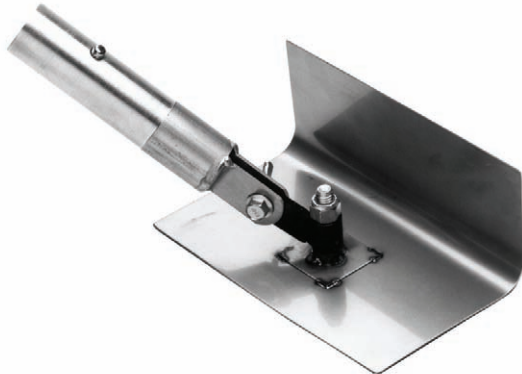

CURB & GUTTER HAND TOOLS

Made from hard wearing but flexible 9" x 9" stainless steel, our curb & gutter tools have just the right feel. Mitered corners help in close quarters. All welded construction—rivet free. Available in 7 different radii.

[click to order](#)

RADIUS	CURB TOOL PART NO.	GUTTER TOOL PART NO.
1/4"	CWT-24 OHH 025	CWT-24 IHH 025
3/8"	CWT-24 OHH 038	CWT-24 IHH 038
1/2"	CWT-24 OHH 050	CWT-24 IHH 050
3/4"	CWT-24 OHH 075	CWT-24 IHH 075
1"	CWT-24 OHH 100	CWT-24 IHH 100
1-1/2"	CWT-24 OHH 150	CWT-24 IHH 150
2"	CWT-24 OHH 200	CWT-24 IHH 200

[click to order](#)

WALKING CURB & GUTTER TOOLS

Made from hard wearing but flexible 9" x 9" stainless steel, these curb & gutter tools have just the right feel. Available in 7 different radii. Features a multiple-angled swivel head to allow any handle positioning. Snap-Lock version fits both 1-3/8" and 1-3/4" handles (NOT INCLUDED). Threaded version fits all standard threaded handles (NOT INCLUDED). Wooden Handle version INCLUDES our 1-3/8" x 60" Ash handle.